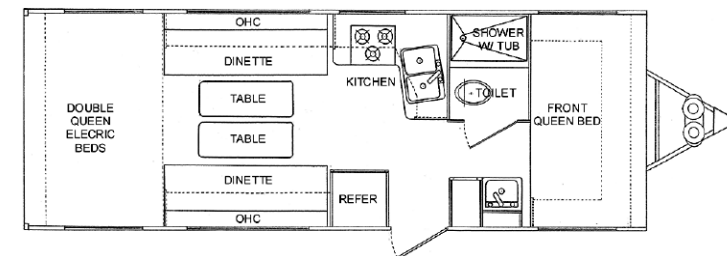

Lengths: 20, 24, 26, 28, 32

**Xtreme Front Bath - Model: XD**

GVWR: 7,000 lbs. - 15,000 lbs.

**Fun Runner Front Bath - Model: FDE**

**Xtreme Sport Bedroom - Model: XB**

Lengths: 23 - 29

**Fun Runner Sport Bedroom - Model: SB**

GVWR: 10,000 lbs. - 15,000 lbs.

**Titan Front Bedroom - Model: CB**

Lengths: 26, 28, 30

**Xtreme Front Bedroom - Model: XB**

GVWR: 10,000 lbs. - 15,000 lbs.

**Fun Runner Front Bedroom - Model: CB**

**Titan Master Bedroom**