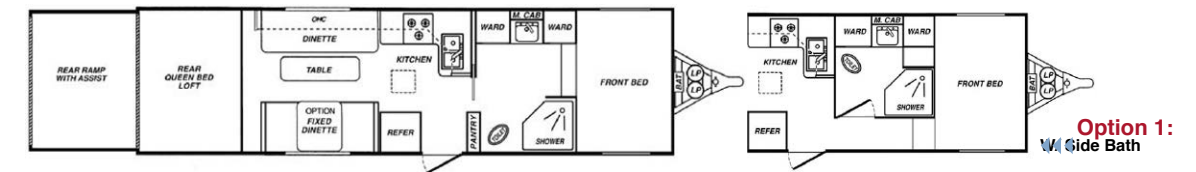

**Model: MB**

**Xtreme Master Bedroom**

**Model: XM**

**Fun Runner Master Bedroom**

**Model: MB**

Lengths: 26, 28, 30, 32 - GVWR: 10,000 lbs. - 15,000 lbs.

**Titan 5th Wheel**

**Model: FT**