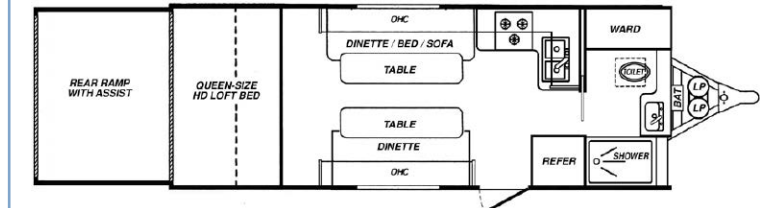

## Available Floor Plans

**Rebel Front Kitchen - Model: FR**

Length: 14  
GVWR: 7,000 lbs.

**Rebel-X Front Bath - Model: FA**

Length: 12, 17  
GVWR: 7,000 lbs.

## Available Floor Plans (CONT.)

**Titan Ultralite - Model: FL**

Lengths: 16, 18, 20, 22, 24

**Xtreme Ultralite - Model: XL**

GVWR: 7,000 lbs.

**Fun Runner Ultralite - Model: FL**

**Kalispell - Model: KA**

Length: 10.5, 12.5

GVWR: 5,200 lbs.

**Titan Standard - Model: FC**

Lengths: 18, 20, 22, 24, 26, 28

**Xtreme Standard - Model: XC**

GVWR: 7,000 lbs. - 15,000 lbs.

**Fun Runner Standard - Model: FC**

**Titan Front Bath - Model: FDE**

Lengths: 20, 24, 26, 28, 32

**Xtreme Front Bath - Model: XD**

GVWR: 7,000 lbs. - 15,000 lbs.

**Fun Runner Front Bath - Model: FDE**

**Xtreme Sport Bedroom - Model: XB**

Lengths: 23 - 29

**Fun Runner Sport Bedroom - Model: SB**