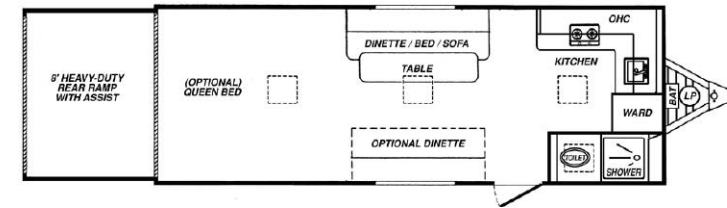

## Available Floor Plans

**Rebel Front Kitchen - Model: FR**

Length: 14  
GVWR: 7,000 lbs.

**Rebel-X Front Bath - Model: FA**

Length: 12, 17  
GVWR: 7,000 lbs.

## Available Floor Plans (CONT.)

**Titan Ultralite - Model: FL**

Lengths: 16, 18, 20, 22, 24

**Xtreme Ultralite - Model: XL**

GVWR: 7,000 lbs.

**Fun Runner Ultralite - Model: FL**

**Kalispell - Model: KA**

Length: 10.5, 12.5

GVWR: 5,200 lbs.

**Titan Standard - Model: FC**

Lengths: 18, 20, 22, 24, 26, 28

**Xtreme Standard - Model: XC**

GVWR: 7,000 lbs. - 15,000 lbs.

**Fun Runner Standard - Model: FC**

**Titan Front Bath - Model: FDE**