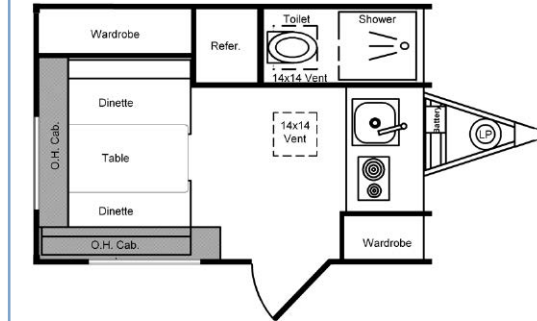

## Available Floor Plans

**Rebel Front Kitchen - Model: FR**

Length: 14  
GVWR: 7,000 lbs.

**Rebel-X Front Bath - Model: FA**

Length: 12, 17  
GVWR: 7,000 lbs.

## Available Floor Plans (CONT.)

**Titan Ultralite - Model: FL**

Lengths: 16, 18, 20, 22, 24

**Xtreme Ultralite - Model: XL**

GVWR: 7,000 lbs.

**Fun Runner Ultralite - Model: FL**

**Kalispell - Model: KA**

Length: 10.5, 12.5

GVWR: 5,200 lbs.

**Titan Standard - Model: FC**

Lengths: 18, 20, 22, 24, 26, 28

**Xtreme Standard - Model: XC**

GVWR: 7,000 lbs. - 15,000 lbs.

**Fun Runner Standard - Model: FC**

**Titan Front Bath - Model: FDE**

Lengths: 20, 24, 26, 28, 32

**Xtreme Front Bath - Model: XD**

GVWR: 7,000 lbs. - 15,000 lbs.

**Fun Runner Front Bath - Model: FDE**

**Xtreme Sport Bedroom - Model: XB**

Lengths: 23 - 29

**Fun Runner Sport Bedroom - Model: SB**