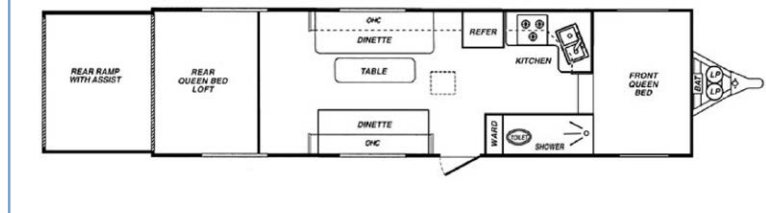

## Available Floor Plans

**Rebel Front Kitchen - Model: FR**

Length: 14  
GVWR: 7,000 lbs.

**Rebel-X Front Bath - Model: FA**

Length: 12, 17  
GVWR: 7,000 lbs.

Lengths: 20, 24, 26, 28, 32

**Xtreme Front Bath - Model: XD**

GVWR: 7,000 lbs. - 15,000 lbs.

**Fun Runner Front Bath - Model: FDE**

**Xtreme Sport Bedroom - Model: XB**

Lengths: 23 - 29

**Fun Runner Sport Bedroom - Model: SB**

GVWR: 10,000 lbs. - 15,000 lbs.

**Titan Front Bedroom - Model: CB**

Lengths: 26, 28, 30

**Xtreme Front Bedroom - Model: XB**

GVWR: 10,000 lbs. - 15,000 lbs.

**Fun Runner Front Bedroom - Model: CB**

**Titan Master Bedroom**

**Model: MB**

**Xtreme Master Bedroom**

**Model: XM**

**Fun Runner Master Bedroom**

**Model: MB**

Lengths: 26, 28, 30, 32 - GVWR: 10,000 lbs. - 15,000 lbs.

**Titan 5th Wheel**

**Model: FT**