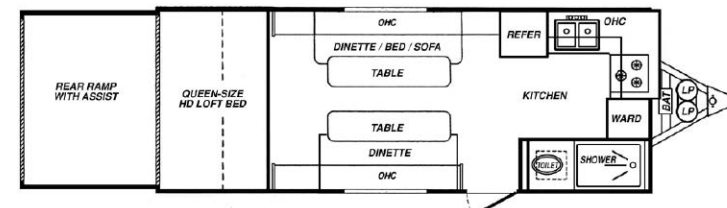

## Available Floor Plans

**Rebel Front Kitchen - Model: FR**

Length: 14  
GVWR: 7,000 lbs.

**Rebel-X Front Bath - Model: FA**

Length: 12, 17  
GVWR: 7,000 lbs.

## Available Floor Plans (CONT.)

**Titan Ultralite - Model: FL**

Lengths: 16, 18, 20, 22, 24

**Xtreme Ultralite - Model: XL**

GVWR: 7,000 lbs.

**Fun Runner Ultralite - Model: FL**

**Kalispell - Model: KA**

Length: 10.5, 12.5

GVWR: 5,200 lbs.

**Titan Standard - Model: FC**

Lengths: 18, 20, 22, 24, 26, 28

**Xtreme Standard - Model: XC**

GVWR: 7,000 lbs. - 15,000 lbs.

**Fun Runner Standard - Model: FC**

**Titan Front Bath - Model: FDE**

Lengths: 20, 24, 26, 28, 32

**Xtreme Front Bath - Model: XD**

GVWR: 7,000 lbs. - 15,000 lbs.

**Fun Runner Front Bath - Model: FDE**

**Xtreme Sport Bedroom - Model: XB**

Lengths: 23 - 29

**Fun Runner Sport Bedroom - Model: SB**