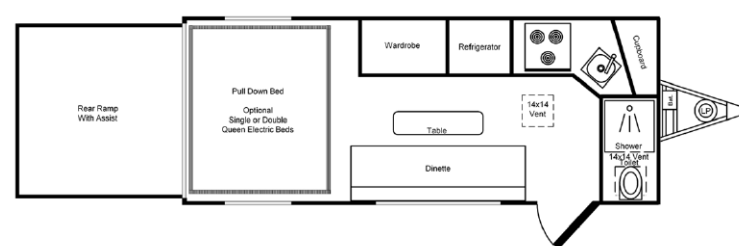

## Available Floor Plans

**Rebel Front Kitchen - Model: FR**

Length: 14  
GVWR: 7,000 lbs.

**Rebel-X Front Bath - Model: FA**

Length: 12, 17  
GVWR: 7,000 lbs.

## Available Floor Plans (CONT.)

**Titan Ultralite - Model: FL**

Lengths: 16, 18, 20, 22, 24

**Xtreme Ultralite - Model: XL**

GVWR: 7,000 lbs.

**Fun Runner Ultralite - Model: FL**

**Kalispell - Model: KA**

Length: 10.5, 12.5

GVWR: 5,200 lbs.

**Titan Standard - Model: FC**

Lengths: 18, 20, 22, 24, 26, 28

**Xtreme Standard - Model: XC**

GVWR: 7,000 lbs. - 15,000 lbs.

**Fun Runner Standard - Model: FC**

**Titan Front Bath - Model: FDE**