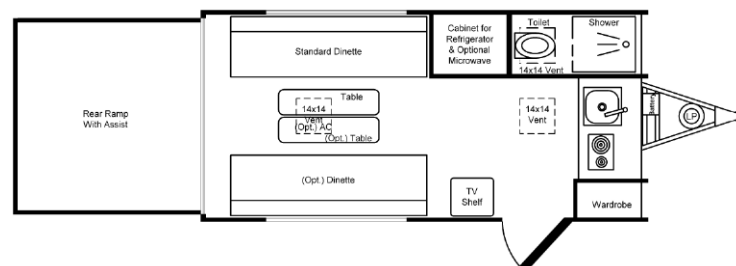

## Available Floor Plans

**Rebel Front Kitchen - Model: FR**

Length: 14  
GVWR: 7,000 lbs.

**Rebel-X Front Bath - Model: FA**

Length: 12, 17  
GVWR: 7,000 lbs.

## Available Floor Plans (CONT.)

**Titan Ultralite - Model: FL**

Lengths: 16, 18, 20, 22, 24

**Xtreme Ultralite - Model: XL**

GVWR: 7,000 lbs.

**Fun Runner Ultralite - Model: FL**

**Kalispell - Model: KA**

Length: 10.5, 12.5

GVWR: 5,200 lbs.

**Titan Standard - Model: FC**

Lengths: 18, 20, 22, 24, 26, 28

**Xtreme Standard - Model: XC**

GVWR: 7,000 lbs. - 15,000 lbs.

**Fun Runner Standard - Model: FC**

**Titan Front Bath - Model: FDE**