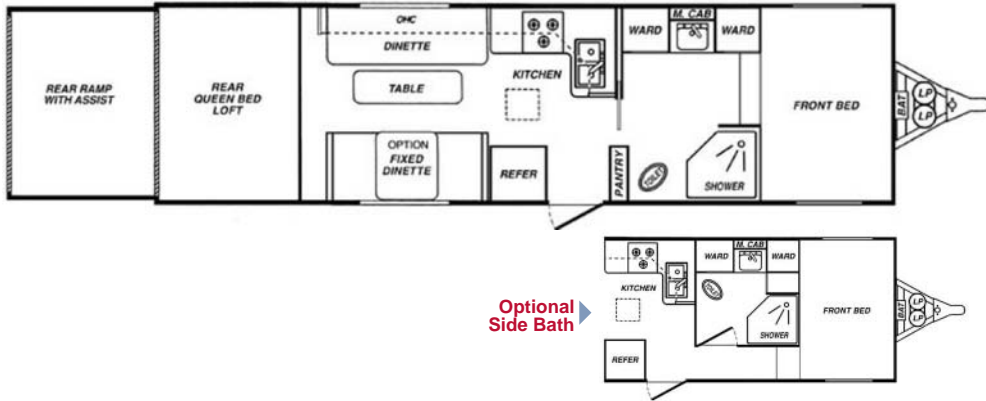

Fun Runner™ Master Bedroom
CARRERA Master Bedroom
Lite By CARSON TRAILER

Model: MB Fun Runner
Model: CM Carrera Lite

	262	283	303	323
Enclosure Length	26'	28'	30'	32'
Tongue Length	4'6"	4'6"	4'6"	4'6"
Overall Length	30'6"	32'6"	34'6"	36'6"
Tongue Weight (Dry)*	920 lbs.	940 lbs.	965 lbs.	990 lbs.
Trailer Weight (Dry)*	7,800 lbs.	8,300 lbs.	8,450 lbs.	8,610 lbs.
Gross Weight (Trailer + Load)*	10,000 lbs.	15,000 lbs.	15,000 lbs.	15,000 lbs.
Ramp Door Opening / with loft	94Wx65H	94Wx65H	94Wx65H	94Wx65H
Ramp Door Opening / no loft	94Wx78H	94Wx78H	94Wx78H	94Wx78H
Cargo Area Width (between dinettes)	77"	77"	77"	77"
Cargo Area Width (between walls)	96"	96"	96"	96"
Cargo Area Length (to 1st Cabinet)	11'1"	13'1"	15'1"	17'1"
Fresh Water Capacity	100 Gal.	100 Gal.	100 Gal.	100 Gal.
Gray Water Capacity	40 Gal.	40 Gal.	40 Gal.	40 Gal.
Black Water Capacity	40 Gal.	40 Gal.	40 Gal.	40 Gal.
Propane Tank Size	Two 5 Gal.	Two 5 Gal.	Two 5 Gal.	Two 5 Gal.

STANDARD FEATURES:

- Double Stainless Steel Sink
- Formica Counter Top
- Smoke Tinted Windows
- Day & Night Shades
- Stereo System Pre-Wiring
- Generator Capability Built-In
- TV Antenna / Cable Pre-Wiring
- Air Conditioner
- 4-Function Monitor Panel
- On-Demand Water Pump
- 6 Gallon DSI Water Heater
- Full Bath
- Furnace
- 3-Burner Cook Top w/ Oven
- 6.3 Cubic Foot Refrigerator
- Bathtub & Stand-Up Shower
- Full Linoleum Flooring
- Decorative Wall Paneling
- Sliding Kitchen Window
- Overhead Cabinets on Both Sides
- Queen Size Pull Down Bed
- Mirrored Wardrobe Closet
- Side Awning
- Roll-Up Carpet
- Exterior Shower
- Two Convertible Dinettes / Beds
- 12V DC Interior Lighting
- Dual 5 Gal. Propane Tanks
- Raised Roof
- Cable Assisted Ramp Door
- Stone Guard on Sides & Front
- Chrome Wheels
- 4 Wheel Electric Brakes
- Lockable Service Doors
- Tie Down Anchors
- Two Deep Cycle Batteries
- R-7 Insulated Walls & Ceiling
- Emergency Escape Hatch
- 60 Amp Converter w/ 12V Battery Charger