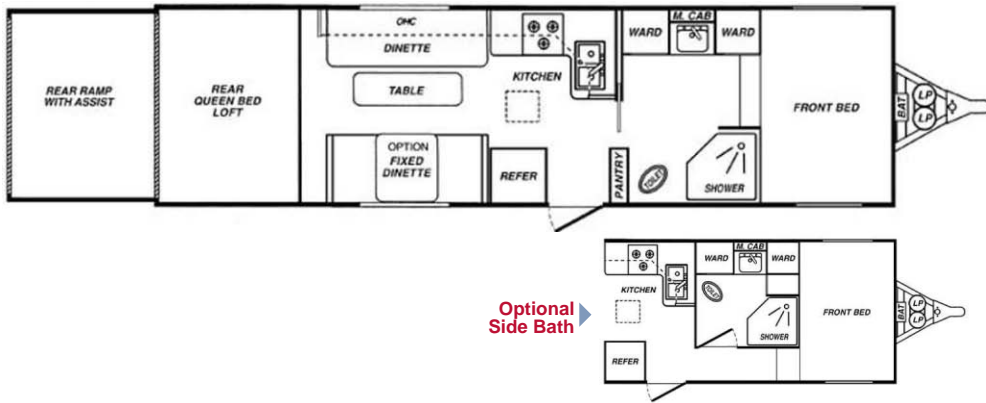

Fun Runner™ **Master Bedroom**
CARRERA Master Bedroom
Lite By CARSON TRAILER

Model: MB Fun Runner
Model: CM Carrera Lite

	262	283	303	323
Enclosure Length	26'	28'	30'	32'
Tongue Length	4'6"	4'6"	4'6"	4'6"
Overall Length	30'6"	32'6"	34'6"	36'6"
Tongue Weight (Dry)*	920 lbs.	940 lbs.	965 lbs.	990 lbs.
Trailer Weight (Dry)*	7,800 lbs.	8,300 lbs.	8,450 lbs.	8,610 lbs.
Gross Weight (Trailer + Load)*	10,000 lbs.	15,000 lbs.	15,000 lbs.	15,000 lbs.
Ramp Door Opening / with loft	94Wx65H	94Wx65H	94Wx65H	94Wx65H
Ramp Door Opening / no loft	94Wx78H	94Wx78H	94Wx78H	94Wx78H
Cargo Area Width (between dinettes)	77"	77"	77"	77"
Cargo Area Width (between walls)	96"	96"	96"	96"
Cargo Area Length (to 1st Cabinet)	11'1"	13'1"	15'1"	17'1"
Fresh Water Capacity	100 Gal.	100 Gal.	100 Gal.	100 Gal.
Gray Water Capacity	40 Gal.	40 Gal.	40 Gal.	40 Gal.
Black Water Capacity	40 Gal.	40 Gal.	40 Gal.	40 Gal.
Propane Tank Size	Two 5 Gal.	Two 5 Gal.	Two 5 Gal.	Two 5 Gal.

STANDARD FEATURES:

- Double Stainless Steel Sink
- Formica Counter Top
- Smoke Tinted Windows
- Day & Night Shades
- Stereo System Pre-Wiring
- Generator Capability Built-In
- TV Antenna / Cable Pre-Wiring
- Air Conditioner
- 4-Function Monitor Panel
- On-Demand Water Pump
- 6 Gallon DSI Water Heater
- Full Bath
- Furnace
- 3-Burner Cook Top w/ Oven
- 6.0 Cubic Foot Refrigerator
- Bathtub & Stand-Up Shower
- Full Linoleum Flooring
- Decorative Wall Paneling
- Sliding Kitchen Window
- Overhead Cabinets on Both Sides
- Queen Size Loft Bed
- Mirrored Wardrobe Closet
- Side Awning
- Roll-Up Carpet
- Exterior Shower
- Two Convertible Dinettes / Beds
- 12V DC Interior Lighting
- Dual 5 Gal. Propane Tanks
- Raised Roof
- Cable Assisted Ramp Door
- Stone Guard on Sides & Front
- Chrome Wheels
- 4 Wheel Electric Brakes
- Lockable Service Doors
- Tie Down Anchors
- Two Deep Cycle Batteries
- R-7 Insulated Walls & Ceiling
- Emergency Escape Hatch
- 45 Amp Converter w/ 12V Battery Charger