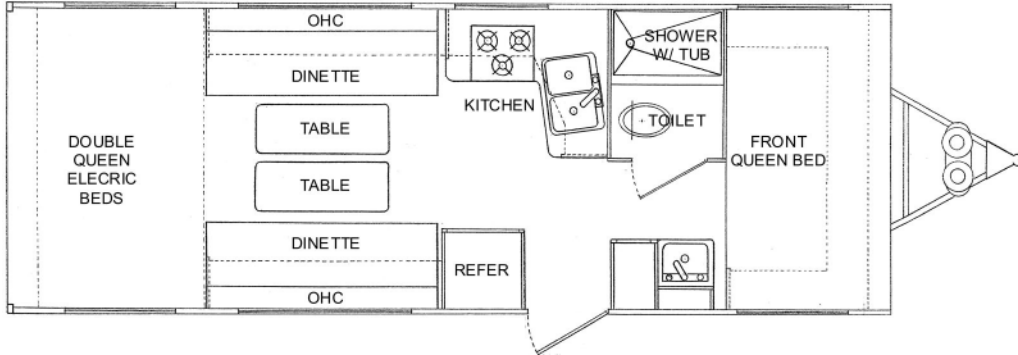

Fun Runner™ Sport Bedroom

Model: SB Fun Runner

	232	252	272	293
Enclosure Length	23'	25'	27'	29'
Tongue Length	4'6"	4'6"	4'6"	4'6"
Overall Length	27'6"	29'6"	31'6"	33'6"
Tongue Weight (Dry)*	740 lbs.	T.B.D.	T.B.D.	T.B.D.
Trailer Weight (Dry)*	6,300 lbs.	T.B.D.	T.B.D.	T.B.D.
Gross Weight (Trailer + Load)*	10,000 lbs.	10,000 lbs.	10,000 lbs.	15,000 lbs.
Ramp door opening	94Wx65H	94Wx65H	94Wx65H	94Wx65H
Cargo Area Width (between Dinettes)	76.5"	76.5"	76.5"	76.5"
Cargo Area Width (between Walls)	96"	96"	96"	96"
Cargo Area Length (to first Cabinet)	11'6"	13'6"	15'6"	17'6"
Fresh Water Capacity	50 Gal.	50 Gal.	50 Gal.	50 Gal.
Gray Water Capacity	40 Gal.	40 Gal.	40 Gal.	40 Gal.
Black Water Capacity	40 Gal.	40 Gal.	40 Gal.	40 Gal.
Propane Tank Size	Two 5 Gal.	Two 5 Gal.	Two 5 Gal.	Two 5 Gal.

STANDARD FEATURES:

- 3 Burner Cooktop With Oven
- Two Convertible Dinettes / Beds
- Overhead Cabinets on Both Sides
- Full Bathroom w/ Shower & Tub
- 6.3 C.F. Refrigerator
- Double Electric Queen Size Beds
- Air Conditioner 13.5 KBTU
- Side Awning
- Exterior Shower
- 6 Gal. DSI Water Heater
- Two 5 Gal. Propane Tanks
- Chrome Wheels
- R-7 Insulated Walls & Ceiling
- Stereo System Pre-Wire
- Two 12V Flood Lights
- Generator Capability Built In
- 4 Wheel Electric Brakes
- 60 Amp Converter w/ 12V Battery Charger