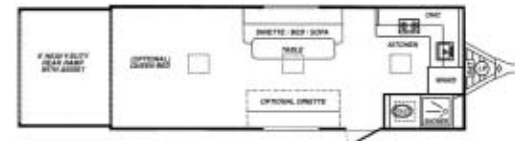

XL FRONT KITCHEN

	162	182	202	222	242
Enclosure Length	16"	18"	20"	22"	24"
Tongue Length	4'6"	4'6"	4'6"	4'6"	4'6"
Overall Length	20'6"	22'6"	24'6"	26'6"	28'6"
Tongue Weight (Dry)*	710 lbs.	735 lbs.	760 lbs.	775 lbs.	790 lbs.
Trailer Weight (Dry)*	3,400 lbs.	3,600 lbs.	3,800 lbs.	4,000 lbs.	4,300 lbs.
Gross Weight (Trailer + Load)*	7,000 lbs.	7,000 lbs.	7,000 lbs.	7,000 lbs.	7,000 lbs.
Cargo Area Width (between Walls)	96"	96"	96"	96"	96"
Cargo Area Length (to first Cabinet)	10'10"	12'10"	14'10"	16'10"	18'10"
Fresh Water Capacity	40 Gal.	40 Gal.	40 Gal.	40 Gal.	40 Gal.
Gray Water Capacity	22 Gal.	22 Gal.	22 Gal.	22 Gal.	22 Gal.
Black Water Capacity	22 Gal.	22 Gal.	22 Gal.	22 Gal.	22 Gal.
Propane (L.P.G.) Tank Size	5 Gal.	5 Gal.	5 Gal.	5 Gal.	5 Gal.

XC FRONT KITCHEN

	202	222	242	262	283
Enclosure Length	20"	22"	24"	26"	28"
Tongue Length	4'6"	4'6"	4'6"	4'6"	4'6"
Overall Length	24'6"	26'6"	28'6"	30'6"	32'6"
Tongue Weight (Dry)*	790 lbs.	815 lbs.	840 lbs.	865 lbs.	890 lbs.
Trailer Weight (Dry)*	4,840 lbs.	5,080 lbs.	5,460 lbs.	5,710 lbs.	6,010 lbs.
Gross Weight (Trailer + Load)*	7,000 lbs.	7,000 lbs.	7,000 lbs.	10,000 lbs.	15,000 lbs.
Ramp Door Opening Size (w/ Loft)	94Wx65H	94Wx65H	94Wx65H	94Wx65H	94Wx65H
Ramp Door Opening Size (w/o Loft)	94Wx78H	94Wx78H	94Wx78H	94Wx78H	94Wx78H
Cargo Area Width (between Dinettes)	77"	77"	77"	77"	77"
Cargo Area Width (between Walls)	96"	96"	96"	96"	96"
Cargo Area Length (to first Cabinet)	13'	15'	17'	19'	21'
Fresh Water Capacity	50 Gal.	50 Gal.	50 Gal.	50 Gal.	50 Gal.
Gray Water Capacity	27 Gal.	27 Gal.	27 Gal.	27 Gal.	27 Gal.
Black Water Capacity	27 Gal.	27 Gal.	27 Gal.	27 Gal.	27 Gal.
Propane Tank Size	Two 5 Gal.	Two 5 Gal.	Two 5 Gal.	Two 5 Gal.	Two 5 Gal.