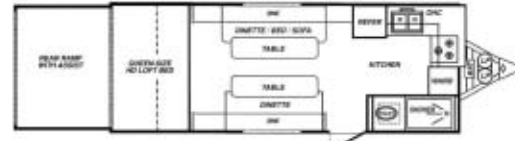

XL FRONT KITCHEN

	162	182	202	222	242
Enclosure Length	16"	18"	20"	22"	24"
Tongue Length	4'6"	4'6"	4'6"	4'6"	4'6"
Overall Length	20'6"	22'6"	24'6"	26'6"	28'6"
Tongue Weight (Dry)*	710 lbs.	735 lbs.	760 lbs.	775 lbs.	790 lbs.
Trailer Weight (Dry)*	3,400 lbs.	3,600 lbs.	3,800 lbs.	4,000 lbs.	4,300 lbs.
Gross Weight (Trailer + Load)*	7,000 lbs.	7,000 lbs.	7,000 lbs.	7,000 lbs.	7,000 lbs.
Cargo Area Width (between Walls)	96"	96"	96"	96"	96"
Cargo Area Length (to first Cabinet)	10'10"	12'10"	14'10"	16'10"	18'10"
Fresh Water Capacity	40 Gal.	40 Gal.	40 Gal.	40 Gal.	40 Gal.
Gray Water Capacity	22 Gal.	22 Gal.	22 Gal.	22 Gal.	22 Gal.
Black Water Capacity	22 Gal.	22 Gal.	22 Gal.	22 Gal.	22 Gal.
Propane (L.P.G.) Tank Size	5 Gal.	5 Gal.	5 Gal.	5 Gal.	5 Gal.

XC FRONT KITCHEN

	202	222	242	262	283
Enclosure Length	20"	22"	24"	26"	28"
Tongue Length	4'6"	4'6"	4'6"	4'6"	4'6"
Overall Length	24'6"	26'6"	28'6"	30'6"	32'6"
Tongue Weight (Dry)*	790 lbs.	815 lbs.	840 lbs.	865 lbs.	890 lbs.
Trailer Weight (Dry)*	4,840 lbs.	5,080 lbs.	5,460 lbs.	5,710 lbs.	6,010 lbs.
Gross Weight (Trailer + Load)*	7,000 lbs.	7,000 lbs.	7,000 lbs.	10,000 lbs.	15,000 lbs.
Ramp Door Opening Size (w/ Loft)	94Wx65H	94Wx65H	94Wx65H	94Wx65H	94Wx65H
Ramp Door Opening Size (w/o Loft)	94Wx78H	94Wx78H	94Wx78H	94Wx78H	94Wx78H
Cargo Area Width (between Dinettes)	77"	77"	77"	77"	77"
Cargo Area Width (between Walls)	96"	96"	96"	96"	96"
Cargo Area Length (to first Cabinet)	13'	15'	17'	19'	21'
Fresh Water Capacity	50 Gal.	50 Gal.	50 Gal.	50 Gal.	50 Gal.
Gray Water Capacity	27 Gal.	27 Gal.	27 Gal.	27 Gal.	27 Gal.
Black Water Capacity	27 Gal.	27 Gal.	27 Gal.	27 Gal.	27 Gal.
Propane Tank Size	Two 5 Gal.	Two 5 Gal.	Two 5 Gal.	Two 5 Gal.	Two 5 Gal.