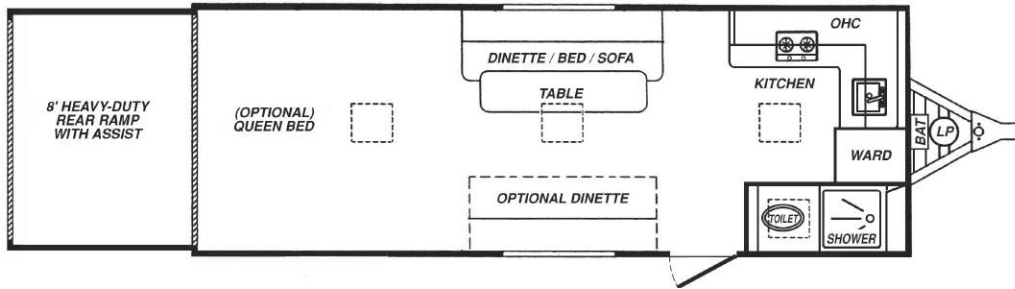

Fun Runner™ Ultralite

Model: FL Fun Runner

	162	182	202	222	242
Enclosure Length	16'	18'	20'	22'	24'
Tongue Length	4'6"	4'6"	4'6"	4'6"	4'6"
Overall Length	20'6"	22'6"	24'6"	26'6"	28'6"
Tongue Weight (Dry)*	710 lbs.	735 lbs.	760 lbs.	775 lbs.	790 lbs.
Trailer Weight (Dry)*	3,400 lbs.	3,600 lbs.	3,800 lbs.	4,000 lbs.	4,300 lbs.
Gross Weight (Trailer + Load)*	7,000 lbs.	7,000 lbs.	7,000 lbs.	7,000 lbs.	7,000 lbs.
Cargo Area Width (between Walls)	96-3/4"	96-3/4"	96-3/4"	96-3/4"	96-3/4"
Cargo Area Length (to first Cabinet)	10'10"	12'10"	14'10"	16'10"	18'10"
Fresh Water Capacity	40 Gal.	40 Gal.	40 Gal.	40 Gal.	40 Gal.
Gray Water Capacity	22 Gal.	22 Gal.	22 Gal.	22 Gal.	22 Gal.
Black Water Capacity	22 Gal.	22 Gal.	22 Gal.	22 Gal.	22 Gal.
Propane (L.P.G.) Tank Size	5 Gal.	5 Gal.	5 Gal.	5 Gal.	5 Gal.

STANDARD FEATURES:

- Single Stainless Steel Sink
- Formica Counter Top
- Smoke Tinted Windows
- Day & Night Shades
- Stereo System Pre-Wiring
- TV Antenna / Cable Pre-Wiring
- Air Conditioner Pre-Wiring
- 4-Function Monitor Panel
- On-Demand Water Pump
- 6 Gallon DSI Water Heater
- Wet Bath
- Furnace
- 2-Burner Cook Top
- 2.5 C.F. Refer (2-Way 12V/110V)
- Full Linoleum Flooring
- Decorative Wall Paneling
- Sliding Kitchen Window
- Solid Front Wall Window
- Mirrored Wardrobe Closet
- Single Convertible Dinette / Bed
- 12V DC Interior Lighting
- Single 5 Gal. Propane Tank
- Cable Assisted Ramp Door
- 1 Electric Brake Axle
- Lockable Service Doors
- Powder Coated Wheels
- Tie Down Anchors
- Deep Cycle Battery
- R-7 Insulated Walls & Ceiling
- Emergency Escape Window
- Stone Guard on Sides & Front
- 45 Amp Converter w/ 12V Battery Charger