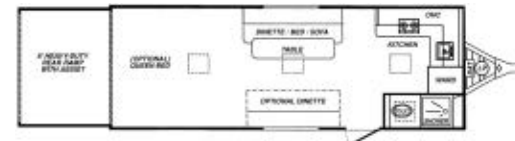

### XL FRONT KITCHEN

	162	182	202	222	242
Enclosure Length	16"	18"	20"	22"	24"
Tongue Length	4'6"	4'6"	4'6"	4'6"	4'6"
Overall Length	20'6"	22'6"	24'6"	26'6"	28'6"
Tongue Weight (Dry)*	710 lbs.	735 lbs.	760 lbs.	775 lbs.	790 lbs.
Trailer Weight (Dry)*	3,400 lbs.	3,600 lbs.	3,800 lbs.	4,000 lbs.	4,300 lbs.
Gross Weight (Trailer + Load)*	7,000 lbs.	7,000 lbs.	7,000 lbs.	7,000 lbs.	7,000 lbs.
Cargo Area Width (between Walls)	96"	96"	96"	96"	96"
Cargo Area Length (to first Cabinet)	10'10"	12'10"	14'10"	16'10"	18'10"
Fresh Water Capacity	40 Gal.	40 Gal.	40 Gal.	40 Gal.	40 Gal.
Gray Water Capacity	22 Gal.	22 Gal.	22 Gal.	22 Gal.	22 Gal.
Black Water Capacity	22 Gal.	22 Gal.	22 Gal.	22 Gal.	22 Gal.
Propane (L.P.G.) Tank Size	5 Gal.	5 Gal.	5 Gal.	5 Gal.	5 Gal.

### XC FRONT KITCHEN

	202	222	242	262	283
Enclosure Length	20"	22"	24"	26"	28"
Tongue Length	4'6"	4'6"	4'6"	4'6"	4'6"
Overall Length	24'6"	26'6"	28'6"	30'6"	32'6"
Tongue Weight (Dry)*	790 lbs.	815 lbs.	840 lbs.	865 lbs.	890 lbs.
Trailer Weight (Dry)*	4,840 lbs.	5,080 lbs.	5,460 lbs.	5,710 lbs.	6,010 lbs.
Gross Weight (Trailer + Load)*	7,000 lbs.	7,000 lbs.	7,000 lbs.	10,000 lbs.	15,000 lbs.
Ramp Door Opening Size (w/ Loft)	94Wx65H	94Wx65H	94Wx65H	94Wx65H	94Wx65H
Ramp Door Opening Size (w/o Loft)	94Wx78H	94Wx78H	94Wx78H	94Wx78H	94Wx78H
Cargo Area Width (between Dinettes)	77"	77"	77"	77"	77"
Cargo Area Width (between Walls)	96"	96"	96"	96"	96"
Cargo Area Length (to first Cabinet)	13'	15'	17'	19'	21'
Fresh Water Capacity	50 Gal.	50 Gal.	50 Gal.	50 Gal.	50 Gal.
Gray Water Capacity	27 Gal.	27 Gal.	27 Gal.	27 Gal.	27 Gal.
Black Water Capacity	27 Gal.	27 Gal.	27 Gal.	27 Gal.	27 Gal.
Propane Tank Size	Two 5 Gal.	Two 5 Gal.	Two 5 Gal.	Two 5 Gal.	Two 5 Gal.