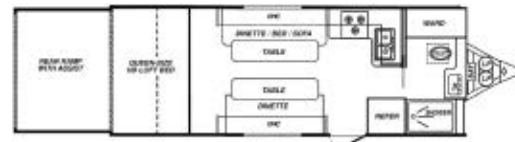

XD FRONT BATH

	202	242	262	282	323
Enclosure Length	20"	24"	26"	28"	32"
Tongue Length	4'6"	4'6"	4'6"	4'6"	4'6"
Overall Length	24'6"	28'6"	30'6"	32'6"	36'6"
Tongue Weight (Dry)*	810 lbs.	860 lbs.	890 lbs.	920 lbs.	980 lbs.
Trailer Weight (Dry)*	4,980 lbs.	6,100 lbs.	6,700 lbs.	7,300 lbs.	7,900 lbs.
Gross Weight (Trailer + Load)*	7,000 lbs.	10,000 lbs.	10,000 lbs.	10,000 lbs.	15,000 lbs.
Ramp Door Opening Size (w/ Loft)	94Wx65H	94Wx65H	94Wx65H	94Wx65H	94Wx65H
Ramp Door Opening Size (w/o Loft)	94Wx78H	94Wx78H	94Wx78H	94Wx78H	94Wx78H
Cargo Area Width (between Dinettes)	77"	77"	77"	77"	77"
Cargo Area Width (between Walls)	96"	96"	96"	96"	96"
Cargo Area Length (to first Cabinet)	11'	15'	17'	19'	23'
Fresh Water Capacity	60 Gal.	60 Gal.	60 Gal.	60 Gal.	60 Gal.
Gray Water Capacity	40 Gal.	40 Gal.	40 Gal.	40 Gal.	40 Gal.
Black Water Capacity	40 Gal.	40 Gal.	40 Gal.	40 Gal.	40 Gal.
Propane Tank Size	Two 5 Gal.	Two 5 Gal.	Two 5 Gal.	Two 5 Gal.	Two 5 Gal.